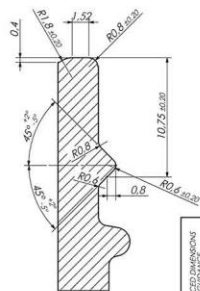

A-A

B

B-B (5 : 1)

Vaso Jar 175cl

WEIGHT: 725gr +/- 25

CAP, BRIMFULL: 1750ml +/- 10

CAP, FILLPOINT:

WALL THICK: 3.3

DES'D BY:

CUSTOMER: GOLDEN GLASS

COLOUR: Flint

FINISH: TO 100 PD 165

JOB:

DATE: