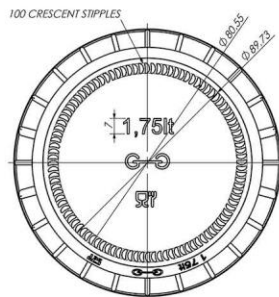

A-A

B

B-B (5 : 1)

Vaso Jar 175cl

WEIGHT: 725gr +/- 25

CAP, BRIMFULL: 1750ml +/- 10

CAP, FILLPOINT:

WALL THICK: 3.3

DES'D BY:

CUSTOMER: GOLDEN GLASS

COLOUR: Flint

FINISH: TO 100 PD 165

JOB:

DATE: