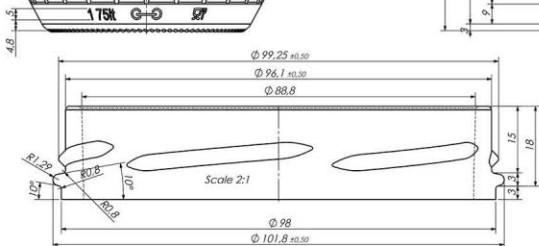

A-A

B

B-B (5 : 1)

Vaso Jar 175cl

WEIGHT: 725gr +/- 25

CAP, BRIMFULL: 1750ml +/- 10

CAP, FILLPOINT:

WALL THICK: 3.3

DES'D BY:

CUSTOMER: GOLDEN GLASS

COLOUR: Flint

FINISH: TO 100 PD 165

JOB:

DATE: