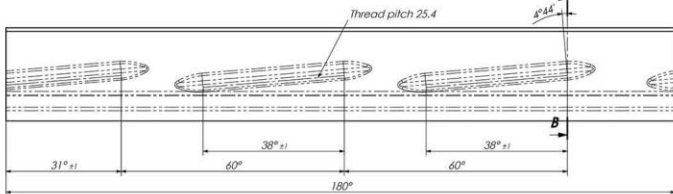

Vaso Jar 175cl

WEIGHT: 725gr +/- 25

CAP, BRIMFULL: 1750ml +/- 10

CAP, FILLPOINT:

WALL THICK: 3.3

DES'D BY:

CUSTOMER: GOLDEN GLASS

COLOUR: Flint

FINISH: TO 100 PD 165

JOB:

DATE: